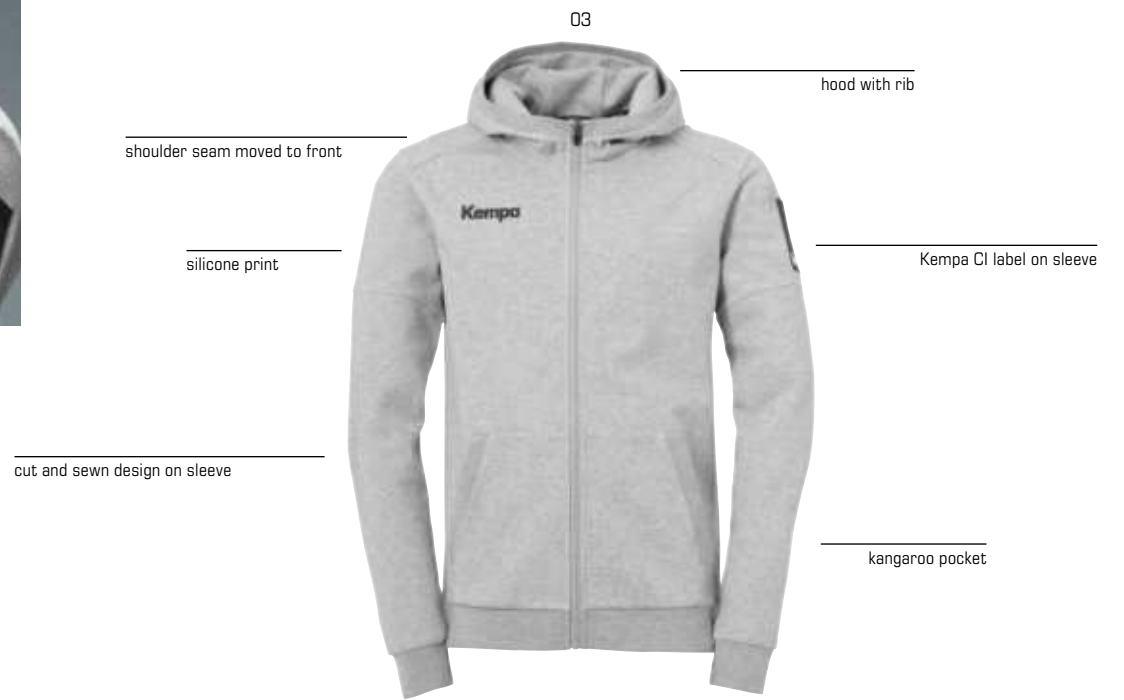

STATUS HOOD JACKET

Art. 2003633

Size S, M, L, XL, XXL, 3XL **74,99 EUR***

Material 72% cotton, 28% polyester

01 black, **02** navy, **03** grey mélange

INCLUSIVE 2024