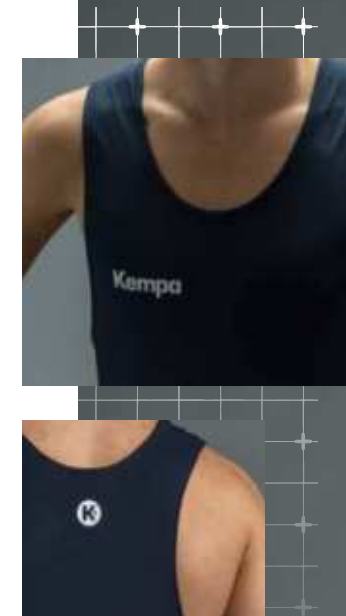

Create your own design

MEN

CREATOR WRESTLING DRESS BASIC*

Material 80% polyester, 20% spandex
Size 104, 116, 128, 140, 152, 164
S, M, L, XL, XXL, XXXL **59,99 EUR***
69,99 EUR*

SOCKS SHORT/SOCKS LONG

Material 80% cotton 18% polyamide, 2% elastane
Size 31-35, 36-40, 41-45, 46-50 **10,99 EUR***
Colours 01 white, 06 yellow, 07 corn yellow, 08 orange, 10 red, 17 purple, 19 royal, 22 creator blue, 26 petrol, 28 lagoon, 31 olive, 38 graphit, 39 anthrazit, 40 black, 41 azure blue, 43 navy

CREATOR HOODIE

Material 100% polyester (recycled)
Size 116, 128, 140, 152, 164
S, M, L, XL, XXL, 3XL, 4XL
Colours blue, red **59,99 EUR***

CREATOR ZIP JACKET

Material 100% polyester (recycled)
Size 116, 128, 140, 152, 164
S, M, L, XL, XXL, 3XL, 4XL
Colours blue, red **69,99 EUR***

CREATOR MULTIJACKET

Material 100% polyester (recycled)
Size 116, 128, 140, 152, 164
S, M, L, XL, XXL, 3XL, 4XL
Colours blue, red **74,99 EUR***

WRESTLING SUIT SET OF 2

Art. 2001234010001
Size 116, 128, 140, 152, 164 **69,99 EUR***
S, M, L, XL, XXL, 3XL **89,99 EUR***
Material Soft, lightweight and particularly durable material
01 red and blue