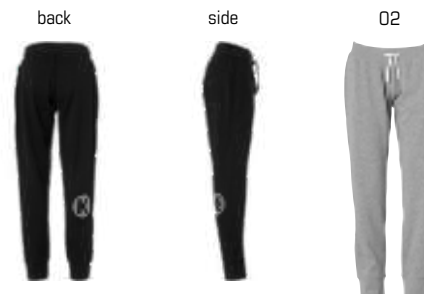

CORE 26 PANTS WOMEN

Art. 2003666

Size XS, S, M, L, XL, XXL **54,99 EUR***

Material **01** 60% cotton,
40% polyester (recycled)
02 85% cotton (organic), 15% viscose

01 black, **02** dark grey mélange