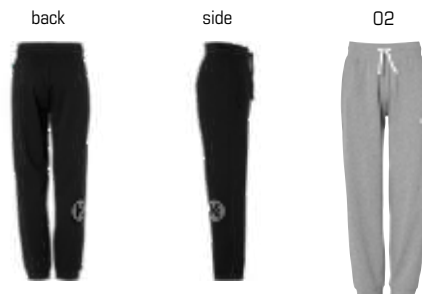

CORE 26 PANTS

Art. 2003665

Size 116, 128, 140, 152, 164
S, M, L, XL, XXL, 3XL, 4XL **49,99 EUR***
54,99 EUR*

Material **01** 60% cotton,
40% polyester (recycled)
02 85% cotton (organic), 15% viscose

01 black, **02** dark grey mélange