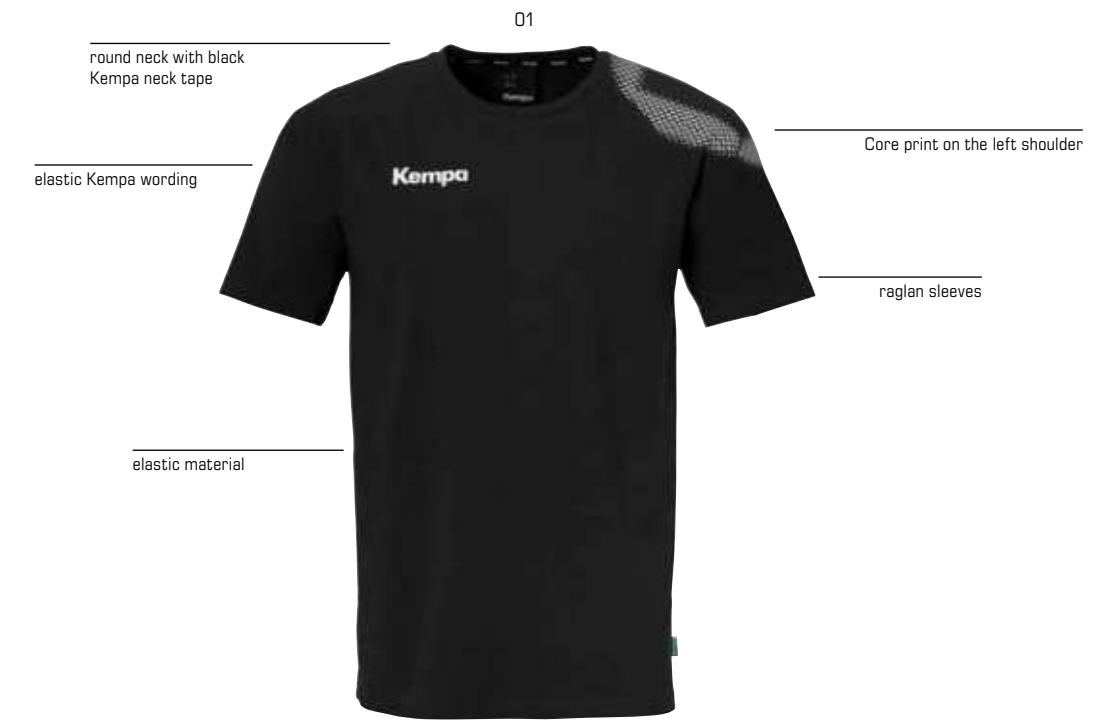

Material 100% polyester (60% recycled)

01 black, **41** navy

INCLUSIVE 2027

CORE 26

CORE 26 T-SHIRT

Art. 2003661

Size	116, 128, 140, 152, 164 S, M, L, XL, XXL, 3XL, 4XL	24,99 EUR* 29,99 EUR*
Material	100% cotton (organic) 05 85% cotton (organic), 15% viscose	