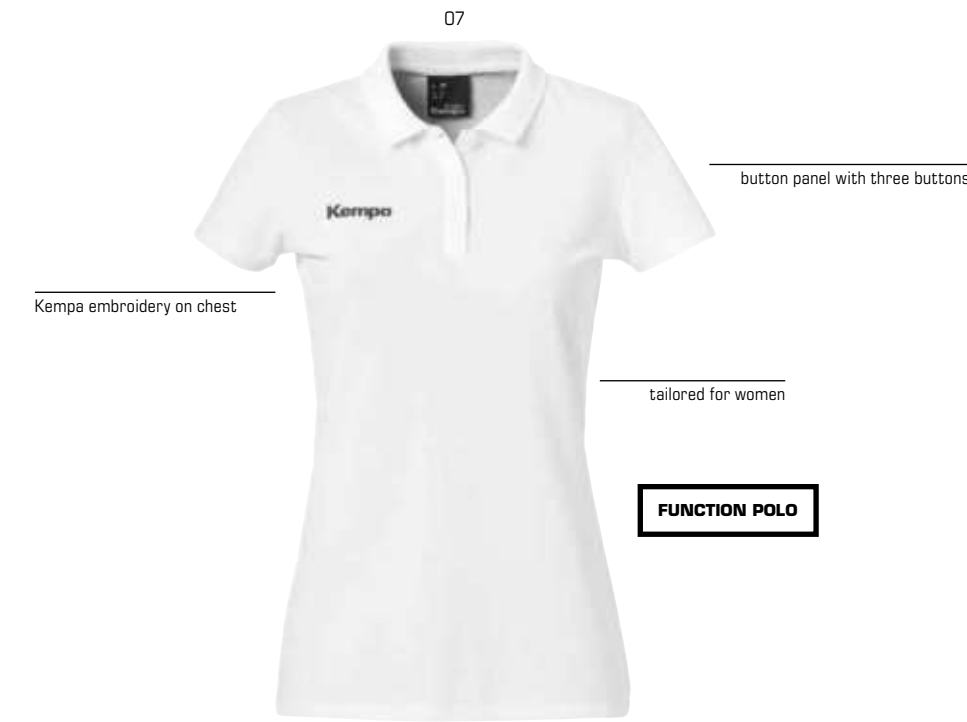

POLO SHIRT WOMEN

Art. 2002347

Size XS, S, M, L, XL, XXL **34,99 EUR***

Material 57% cotton, 38% polyester, 5% elastane;
Piqué

01 kempablue, **02** red, **06** black, **07** white, **09** royal