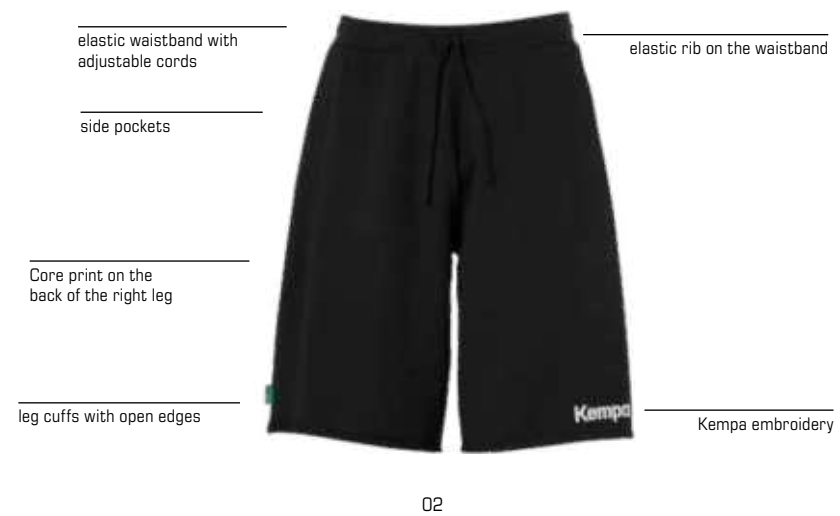

01 black, **02** white, **03** kempablue, **04** red, **05** dark grey mélange, **06** hope green, **10** royal

INCLUSIVE 2026

CORE 26 HOOD JACKET

Art. 2003663

Size 116, 128, 140, 152, 164 **59,99 EUR***
S, M, L, XL, XXL, 3XL, 4XL **69,99 EUR***