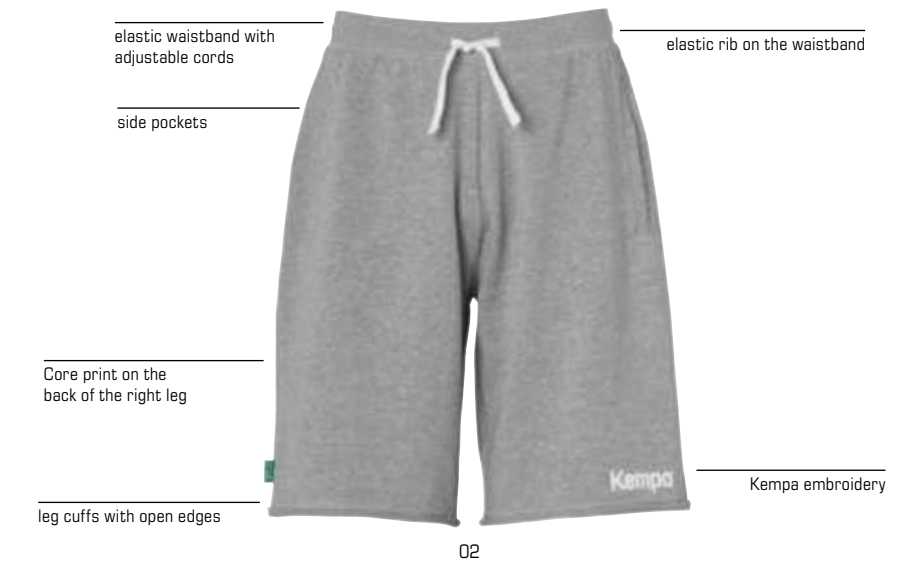

Material 100% polyester (60% recycled)

01 black, **41** navy

INCLUSIVE 2027

CORE 26

CORE 26 T-SHIRT

Art. 2003661

Size	116, 128, 140, 152, 164 S, M, L, XL, XXL, 3XL, 4XL	24,99 EUR* 29,99 EUR*
Material	100% cotton (organic) 05 85% cotton (organic), 15% viscose	