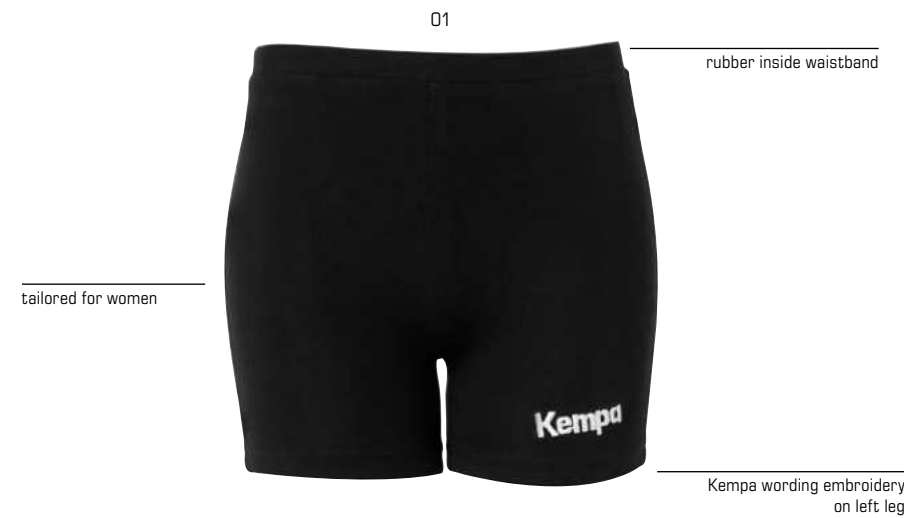

Size S, M, L, XL, XXL, 3XL **59,99 EUR***

Material 72% cotton, 28% polyester

01 black, 02 navy

INCLUSIVE 2024

STATUS PANTS WOMEN

Art. 2003636

Size XS, S, M, L, XL, XXL **59,99 EUR***

Material 72% cotton, 28% polyester

01 black

INCLUSIVE 2024

POCKET SHORTS

Art. 2003108

Size 116, 128, 140, 152, 164
S, M, L, XL, XXL, 3XL **29,99 EUR***
34,99 EUR*

Material 100% polyester

01 black, **02** white

ALSO GREAT FOR VOLLEYBALL AND GYMNASTICS