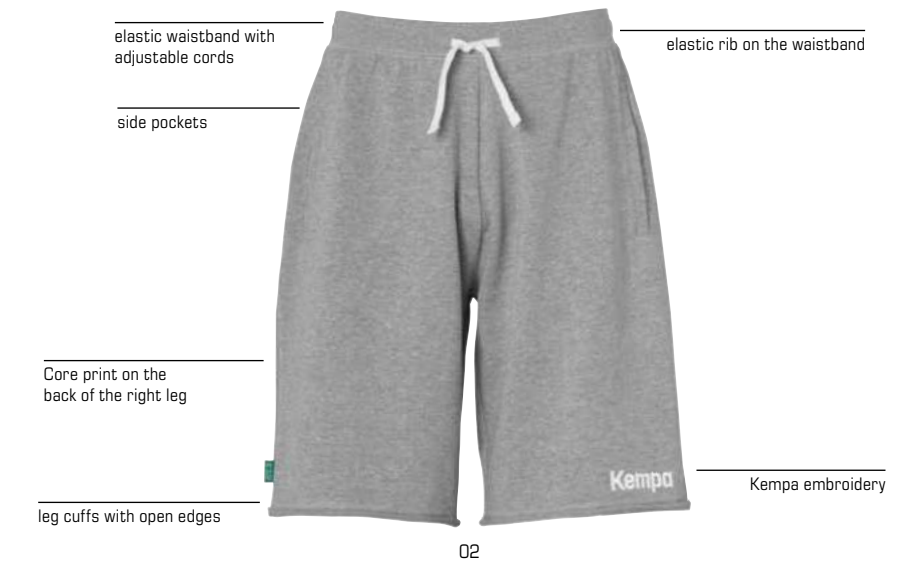

MOTION PANTS WOMEN

Art. 2005135

Size XS, S, M, L, XL, XXL **44,99 EUR***

Material 100% polyester (60% recycled)

01 black, **41** navy

INCLUSIVE 2027

CORE 26

CORE 26 T-SHIRT