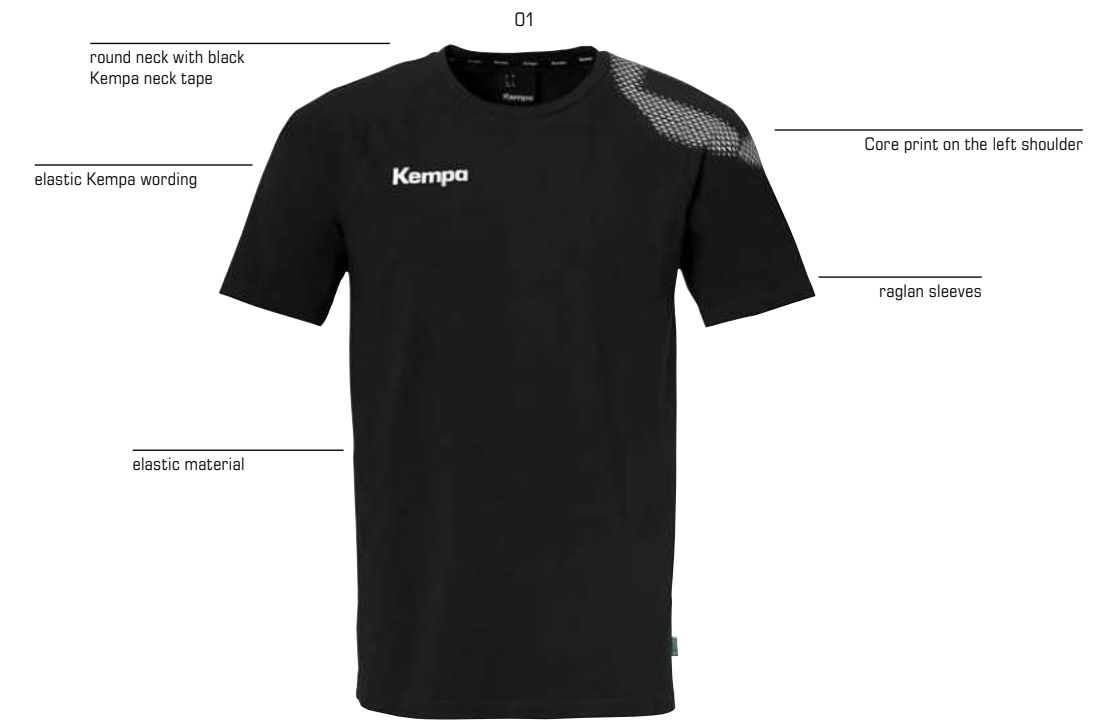

MOTION PANTS WOMEN

Art. 2005135

Size XS, S, M, L, XL, XXL **44,99 EUR***

Material 100% polyester (60% recycled)

01 black, **41** navy

INCLUSIVE 2027

CORE 26

CORE 26 T-SHIRT