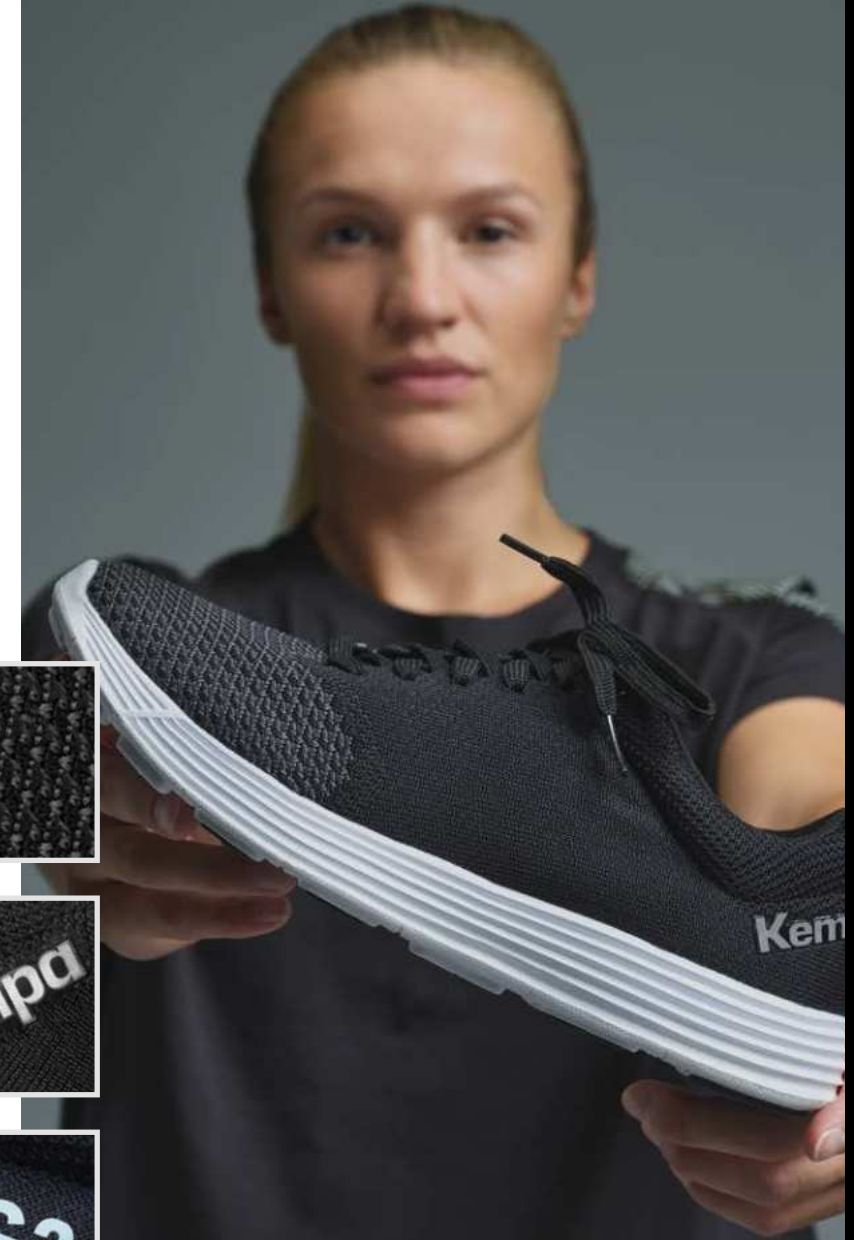

CUSTOMIZABLE

KOURTFLY

1 KPWR

- unique midsole design that absorbs the impact forces and optimally transfers them to the outsole
- secure fit
- highest possible energy return
- perfect stability
- 100% EVA, 20% of which is derived from recycled materials