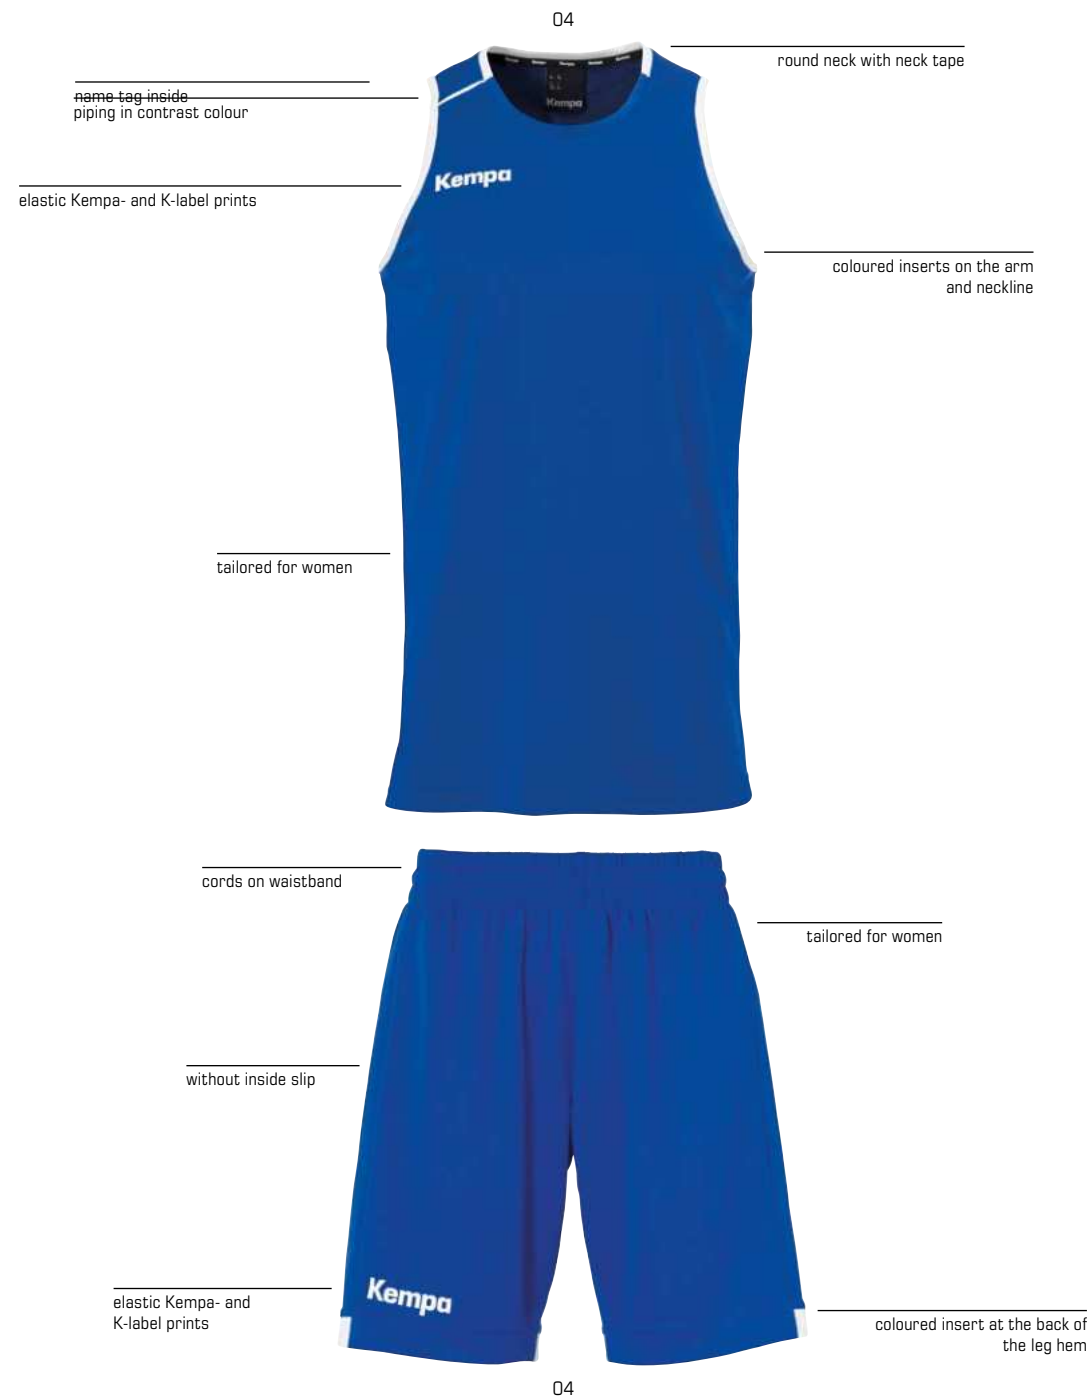

Material 100% polyester, DryTech, ComfortFit

01 black/white, **03** red/white, **04** royal/white, **05** white/black

INCLUSIVE 2025

PLAYER

PLAYER TANK TOP WOMEN

Art. 2003646
Size XS, S, M, L, XL, XXL **24,99 EUR***
Material 100% polyester, DryTech, ComfortFit
01 black/white, **03** red/white, **04** royal/white, **05** white/black