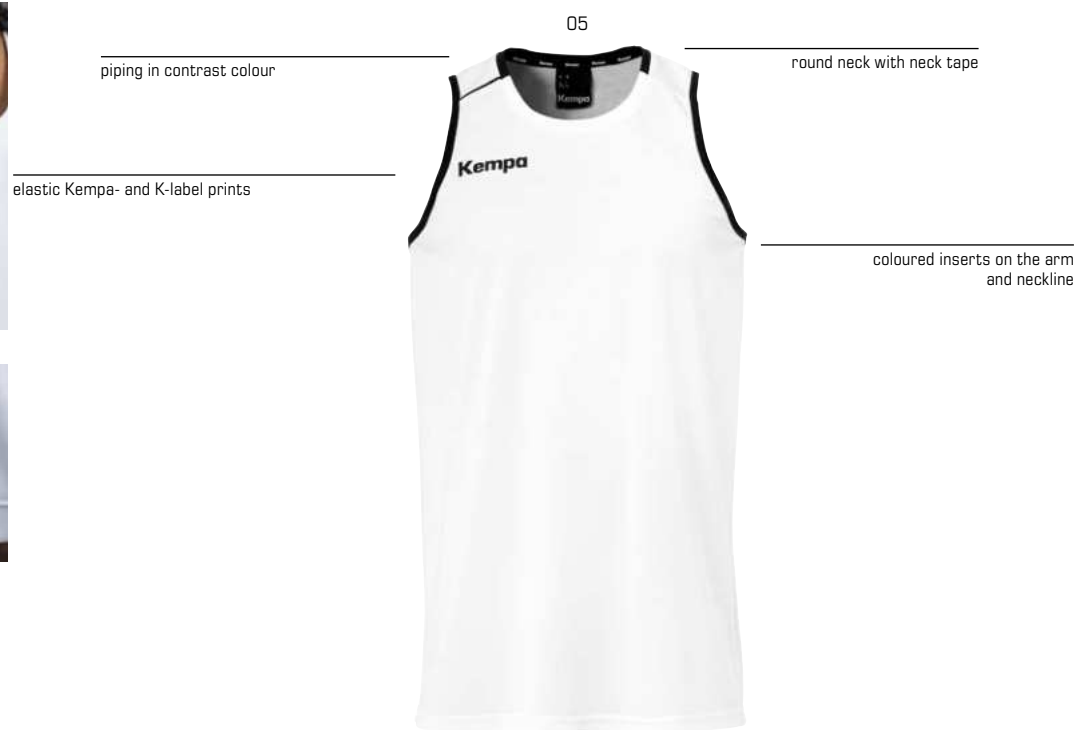

PLAYER TANK TOP

Art. 2003645

Size 116, 128, 140, 152, 164 S, M, L, XL, XXL, 3XL **22,99 EUR***
24,99 EUR*

Material 100% polyester, DryTech, ComfortFit

01 black/white, **03** red/white, **04** royal/white, **05** white/black

PLAYER LONG SHORTS

Art. 2003647

Size 116, 128, 140, 152, 164 S, M, L, XL, XXL, 3XL **22,99 EUR***
24,99 EUR*

Material 100% polyester, DryTech, ComfortFit

01 black/white, **03** red/white, **04** royal/white, **05** white/black

INCLUSIVE 2025