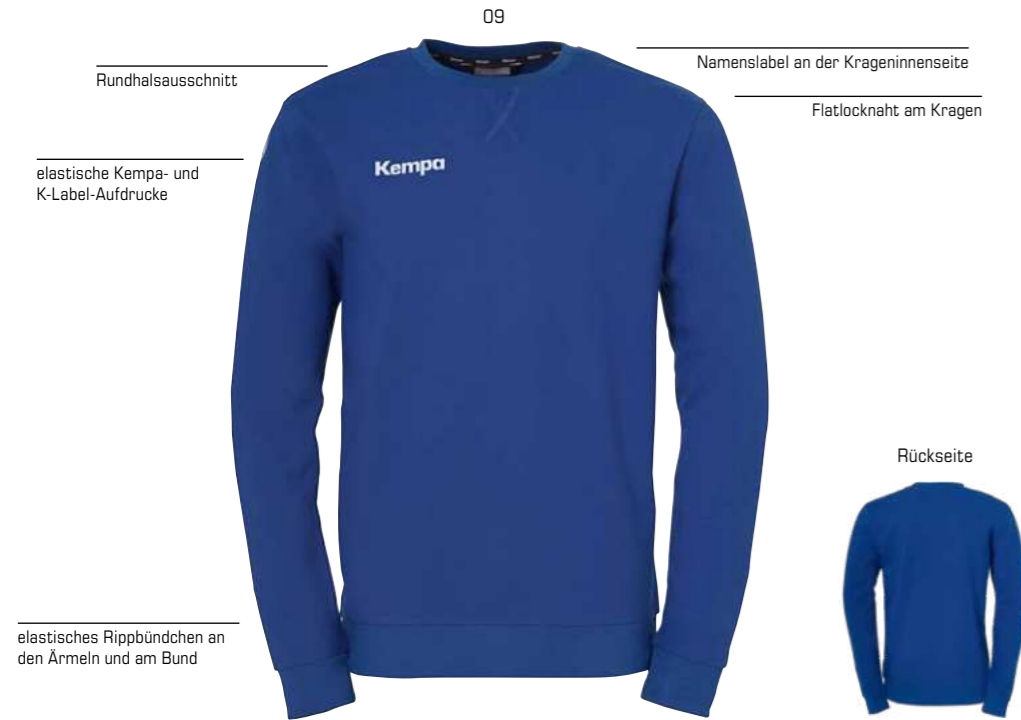

TRAINING TOP

Art. 2003641

Größe 116, 128, 140, 152, 164
S, M, L, XL, XXL, 3XL, 4XL **39,99 EUR***
44,99 EUR*

Material 80% Baumwolle, 20% Polyester
05 85% Baumwolle, 15% Viskose

01 schwarz, **02** rot, **03** marine, **04** hope grün,
05 dark grau melange, **07** lagune, **08** kempablau, **09** royal