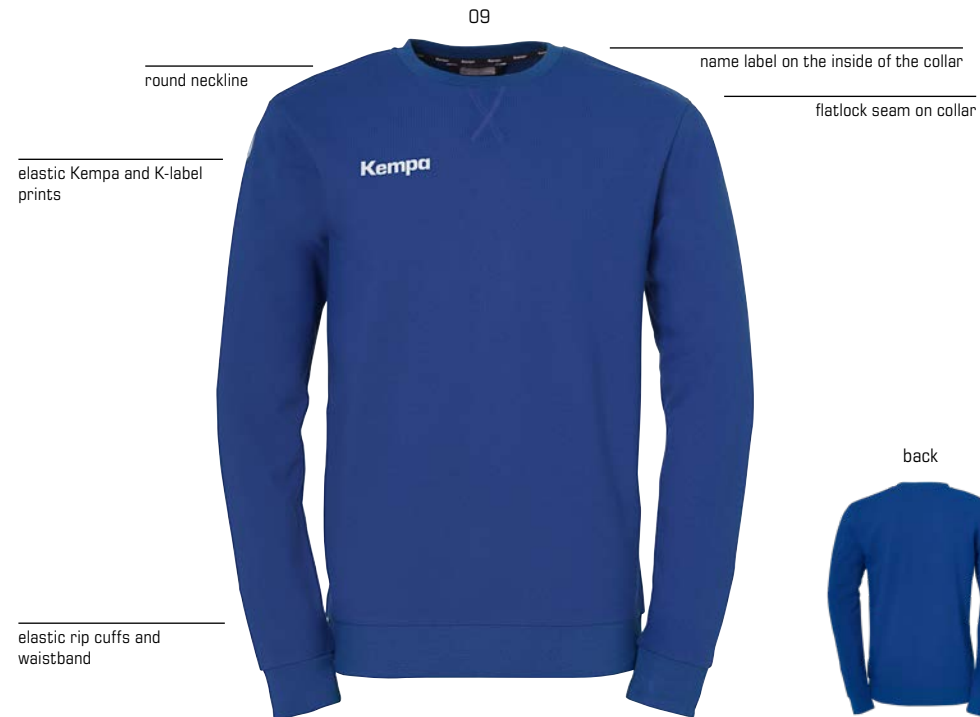

CORE 26 PANTS WOMEN

Art. 2003666

Size XS, S, M, L, XL, XXL **54,99 EUR***

Material **01** 60% cotton, 40% polyester (recycled), **02** 85% cotton (organic), 15% viscose

01 black, **02** dark grey mélange

INCLUSIVE 2026 **JACKET AND PANTS AVAILABLE INDIVIDUALLY**