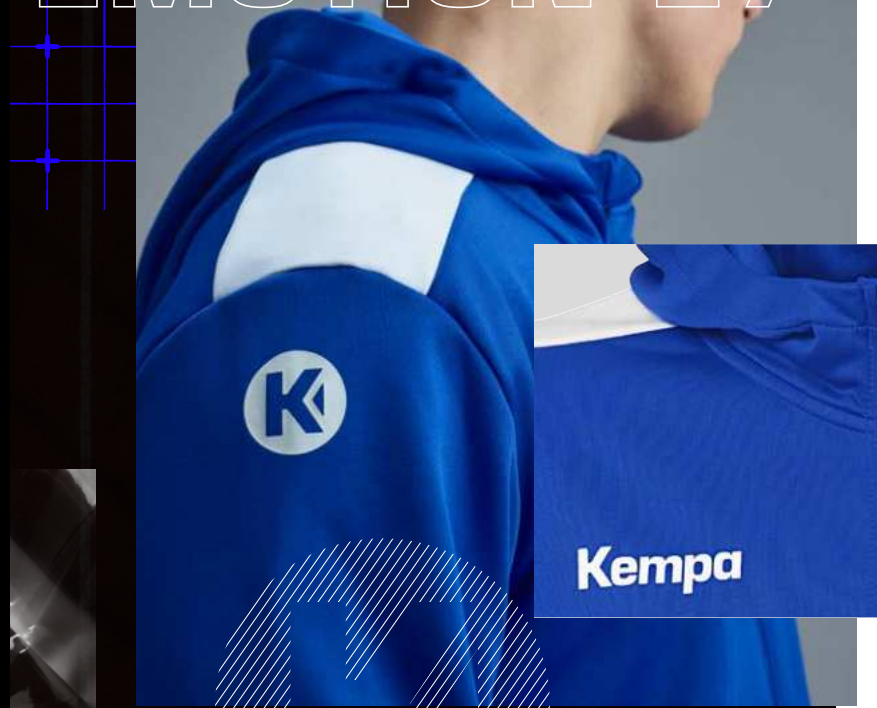

EMOTION 27 HOOD JACKET

Art. 2005130

Size 116, 128, 140, 152, 164
S, M, L, XL, XXL, 3XL, 4XL **49,99 EUR***
54,99 EUR*

Material 100% polyester (recycled)
31 100% polyester (60% recycled)

03 black/white, **31** dark grey mélange/white,
41 navy/fluo yellow, **47** lagoon/white, **49** royal/white,
50 kempablue/white, **61** red/white,

MOTION PANTS

Art. 2005134

Size 116, 128, 140, 152, 164
S, M, L, XL, XXL, 3XL, 4XL **39,99 EUR***
44,99 EUR*

Material 100% polyester (60% recycled)

01 black, **41** navy

INCLUSIVE 2027