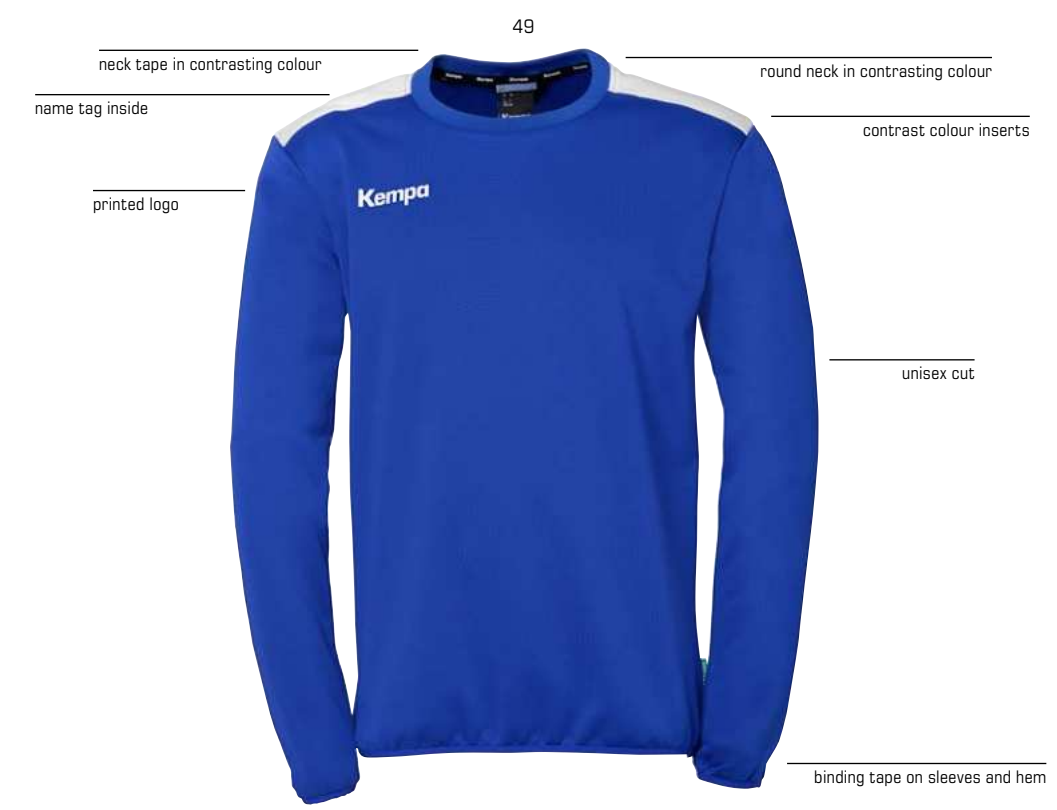

**EMOTION 27
TRAINING TOP**

Art. 2005129

Size 116, 128, 140, 152, 164
S, M, L, XL, XXL, 3XL **39,99 EUR***
44,99 EUR*

Material 100% polyester (recycled)
31 100% polyester (70% recycled)

03 black/white, **31** dark grey mélange/white,
41 marine/fluo yellow, **47** lagoon/white, **49** royal/white,
50 kempablue/white, **55** aqua/white, **61** red/white,
92 fluo yellow/navy

INCLUSIVE 2027