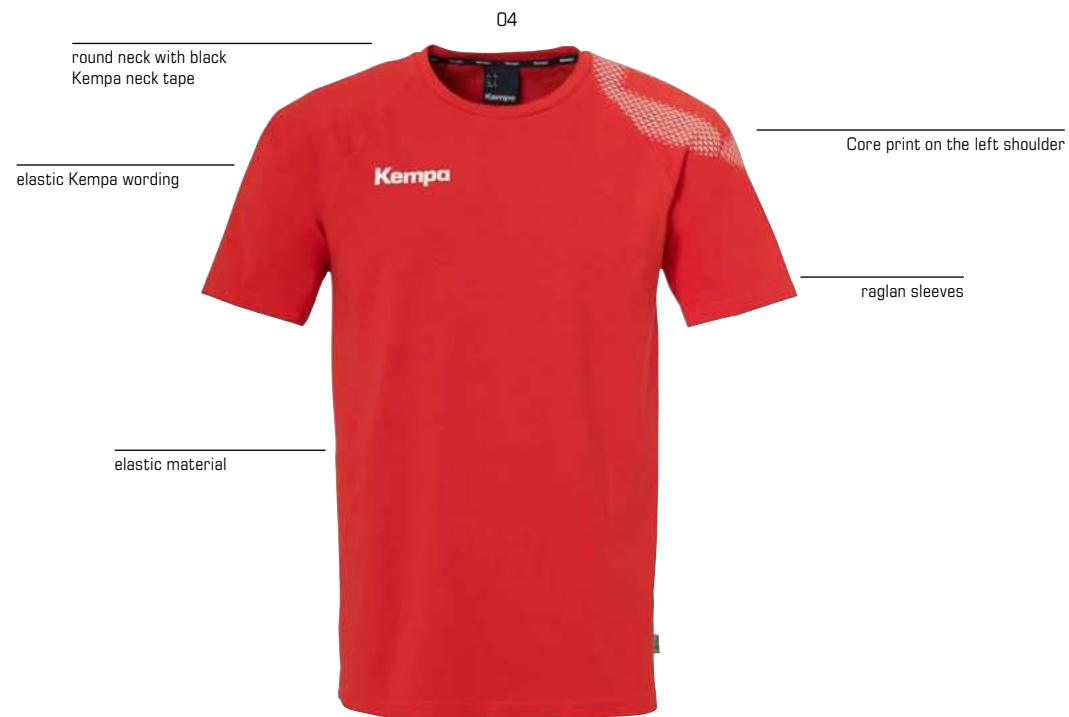

CORE 26 T-SHIRT

Art. 2003661

Size 116, 128, 140, 152, 164 **24,99 EUR***
S, M, L, XL, XXL, 3XL, 4XL **29,99 EUR***

Material 100% cotton (organic)
05 85% cotton (organic), 15% viscose

01 black, **02** white, **03** kempablue, **04** red,
05 dark grey mélange, **06** hope green, **10** royal

CORE 26 SWEATSHORTS

Art. 2003667

Size 116, 128, 140, 152, 164 **39,99 EUR***
S, M, L, XL, XXL, 3XL, 4XL **44,99 EUR***

Material **01** 60% cotton,
40% polyester (recycled)
02 85% cotton (organic), 15% viscose

01 black, **02** dark grey mélange

INCLUSIVE 2026