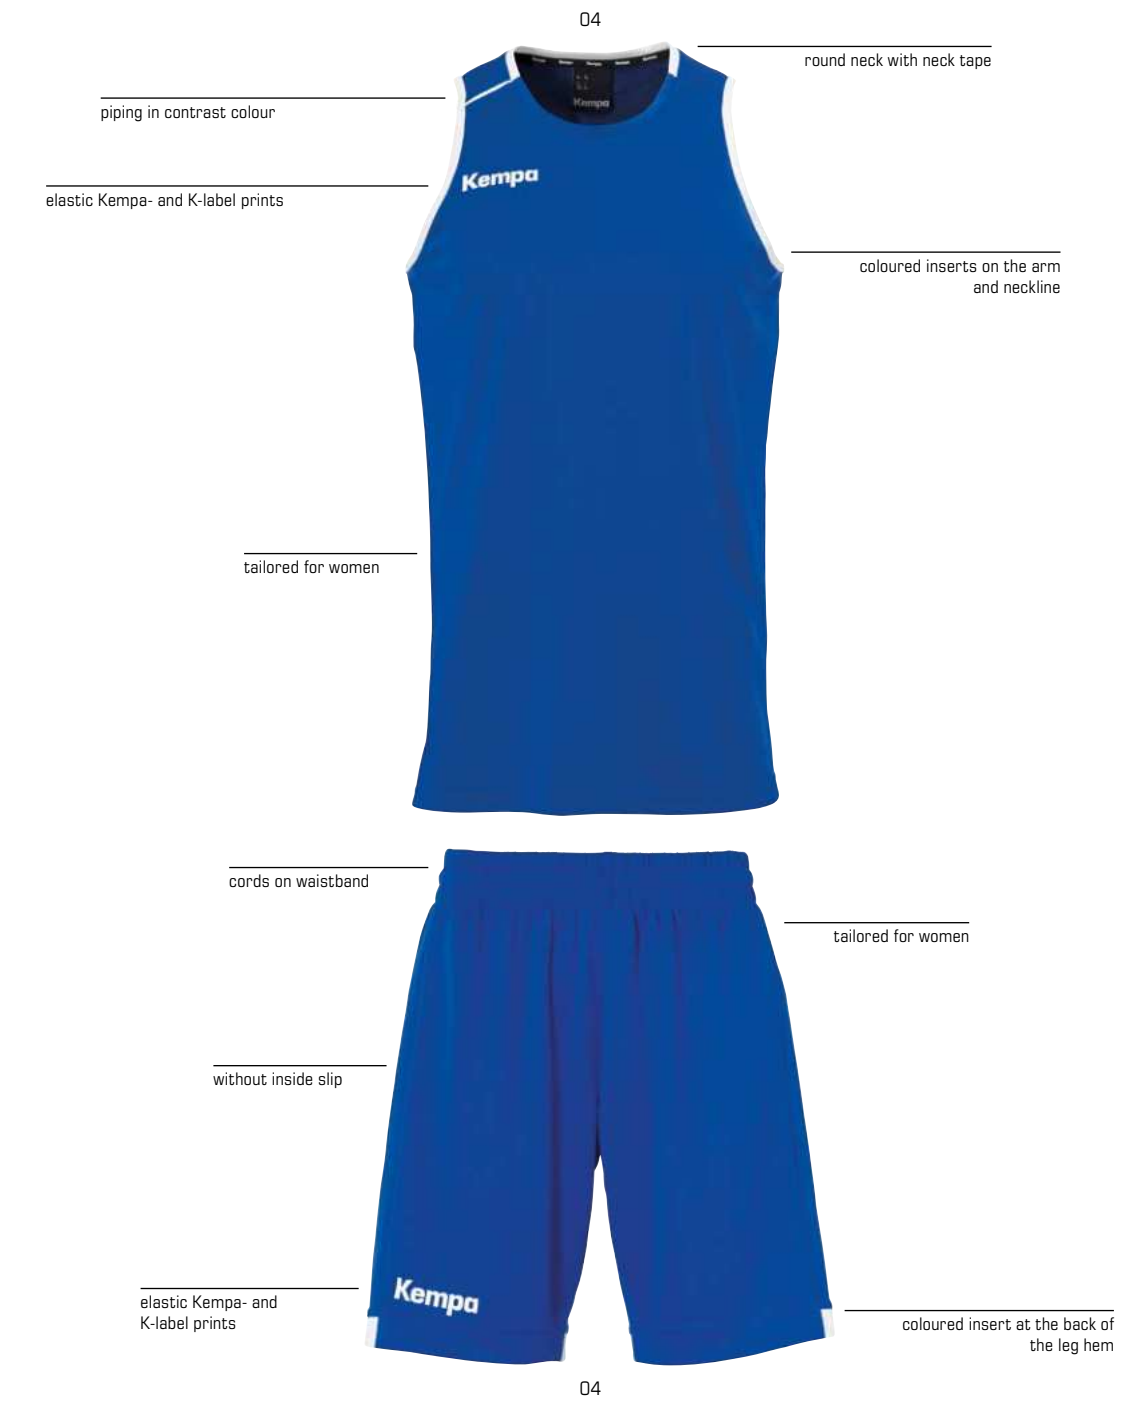

PLAYER TANK TOP WOMEN

Art. 2003646
Size XS, S, M, L, XL, XXL **24,99 EUR***
Material 100% polyester, DryTech, ComfortFit
01 black/white, **03** red/white, **04** royal/white, **05** white/black

PLAYER LONG SHORTS WOMEN

Art. 2003648
Size XS, S, M, L, XL, XXL **24,99 EUR***
Material 100% polyester, DryTech, ComfortFit
01 black/white, **03** red/white, **04** royal/white, **05** white/black